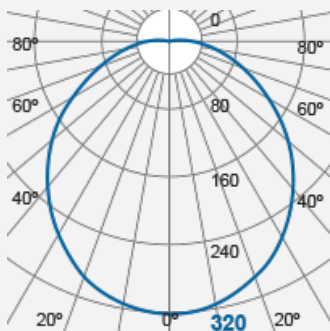

FONDA Bulkhead (Integrated)

Integrated LED Luminaire
F51100SM

Product Code:

F51100SM

Electrical Data	
Voltage (V)	220-240V
Power Factor	>0.9
Product Data	
Product Wattage (W)	10.5
Colour Temperature (K)	Warmwhite (3000K), Coolwhite (4000K)
Colour Render Index (Ra)	>Ra80
Colour	White (WH12), Silver (SV25), Black (BK12)
Materials	Polycarbonate housing and polycarbonate diffuser materials
Protection Class	Class II
Dimmable	No
Weight (g)	745
Application	Corridors, Patios
Performance Data	
Luminous Flux (lm)	800
Luminous Efficacy (lm/W)	76
Rated Life (hrs)	25000
IP Rating	IP66
Product Dimensions	
Diameter (mm)	298
Height (mm)	91

m	Lux	Ø cm
0.5	1280	143
1	320	286
1.5	142	428
2	80	571

Beam angle = 110°