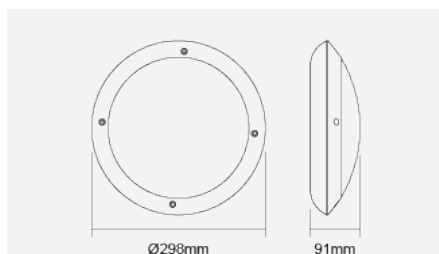

FONDA Bulkhead (Integrated)

Integrated LED Luminaire
F51100SM

Product Code:

F51100SM

Electrical Data	
Voltage (V)	220-240V
Power Factor	>0.9
Product Data	
Product Wattage (W)	10.5
Colour Temperature (K)	Warmwhite (3000K), Coolwhite (4000K)
Colour Render Index (Ra)	>Ra80
Colour	White (WH12), Silver (SV25), Black (BK12)
Materials	Polycarbonate housing and polycarbonate diffuser materials
Protection Class	Class II
Dimmable	No
Weight (g)	745
Application	Corridors, Patios
Performance Data	
Luminous Flux (lm)	800
Luminous Efficacy (lm/W)	76
Rated Life (hrs)	25000
IP Rating	IP66
Product Dimensions	
Diameter (mm)	298
Height (mm)	91

m	Lux	Ø cm
0.5	1280	143
1	320	286
1.5	142	428
2	80	571

Beam angle = 110°